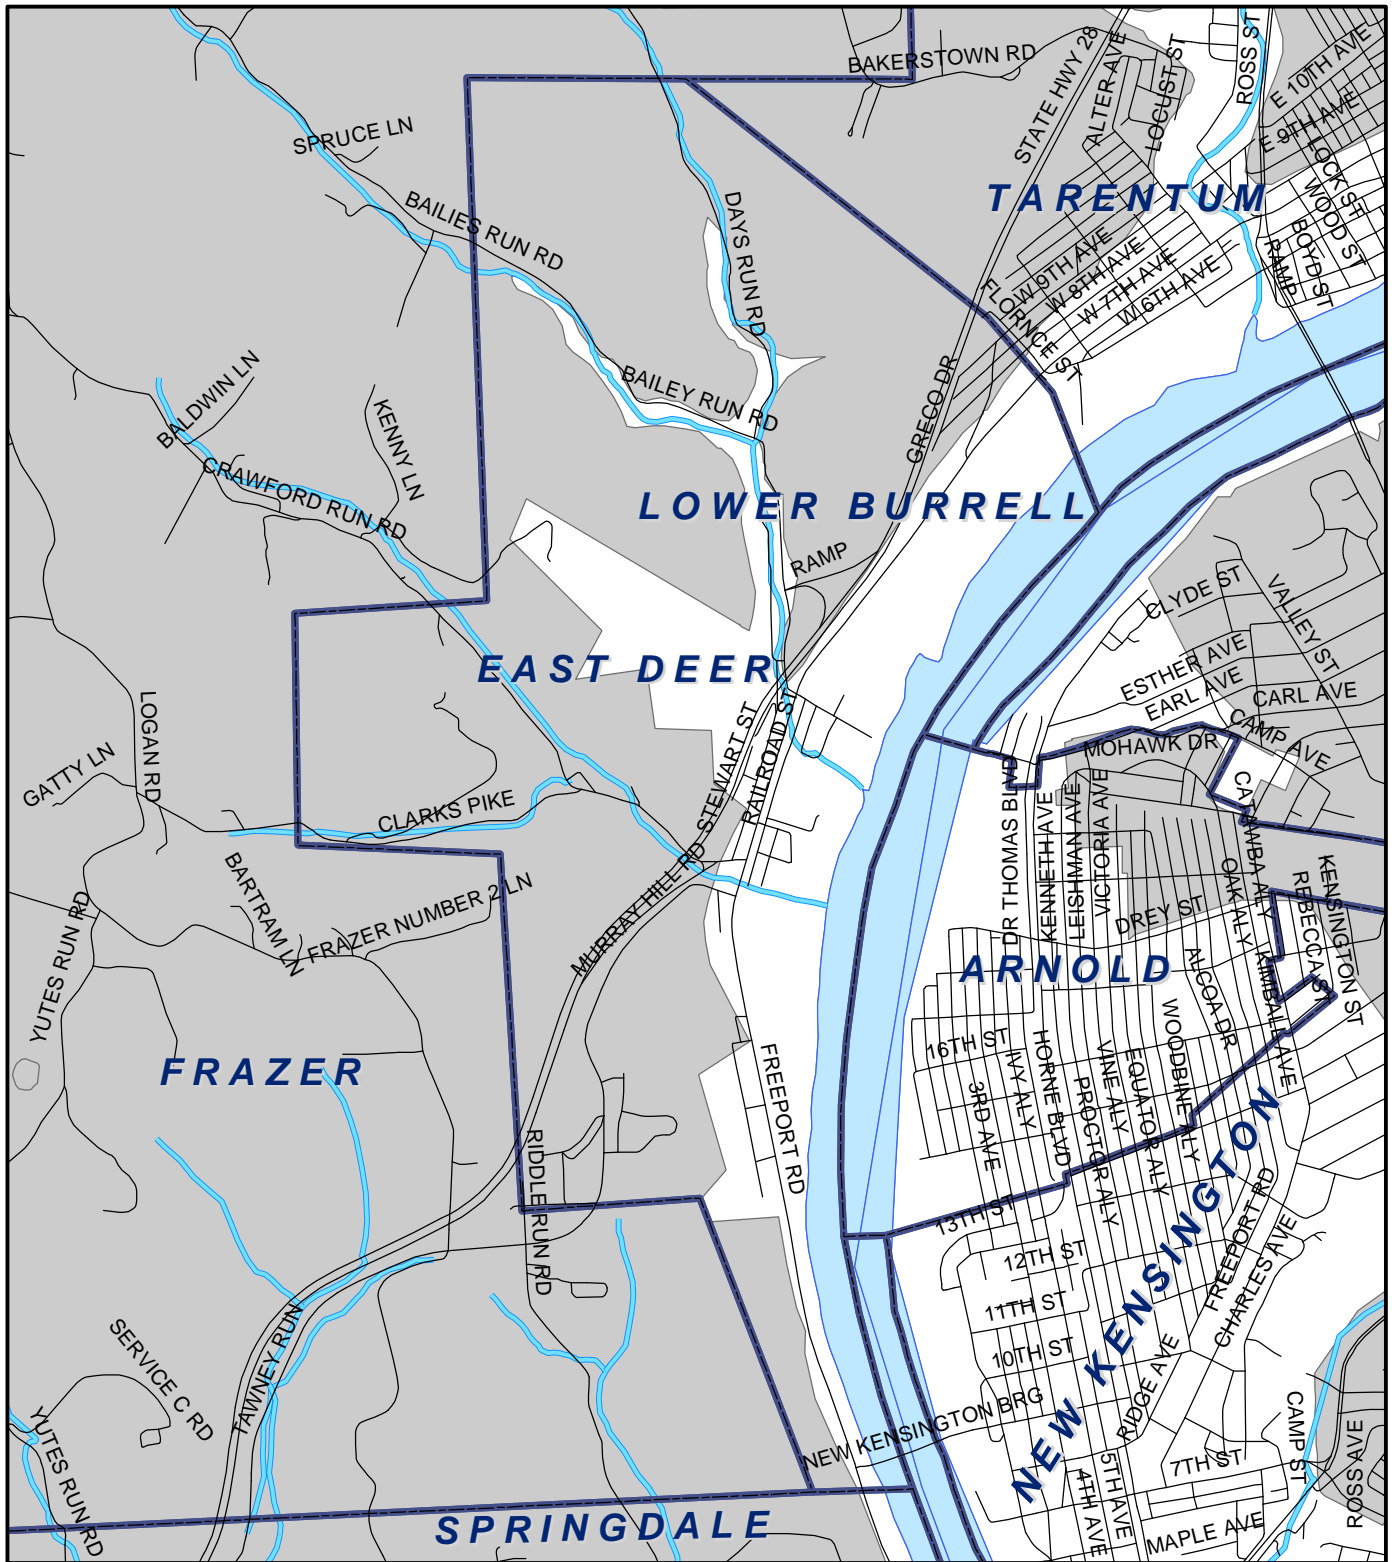

East Deer Twp, Allegheny County

Legend

- Municipality Boundary
- Undermined Area

This map was prepared using information considered to be the best historical data available.

The Department cannot verify the accuracy or completeness of this information.