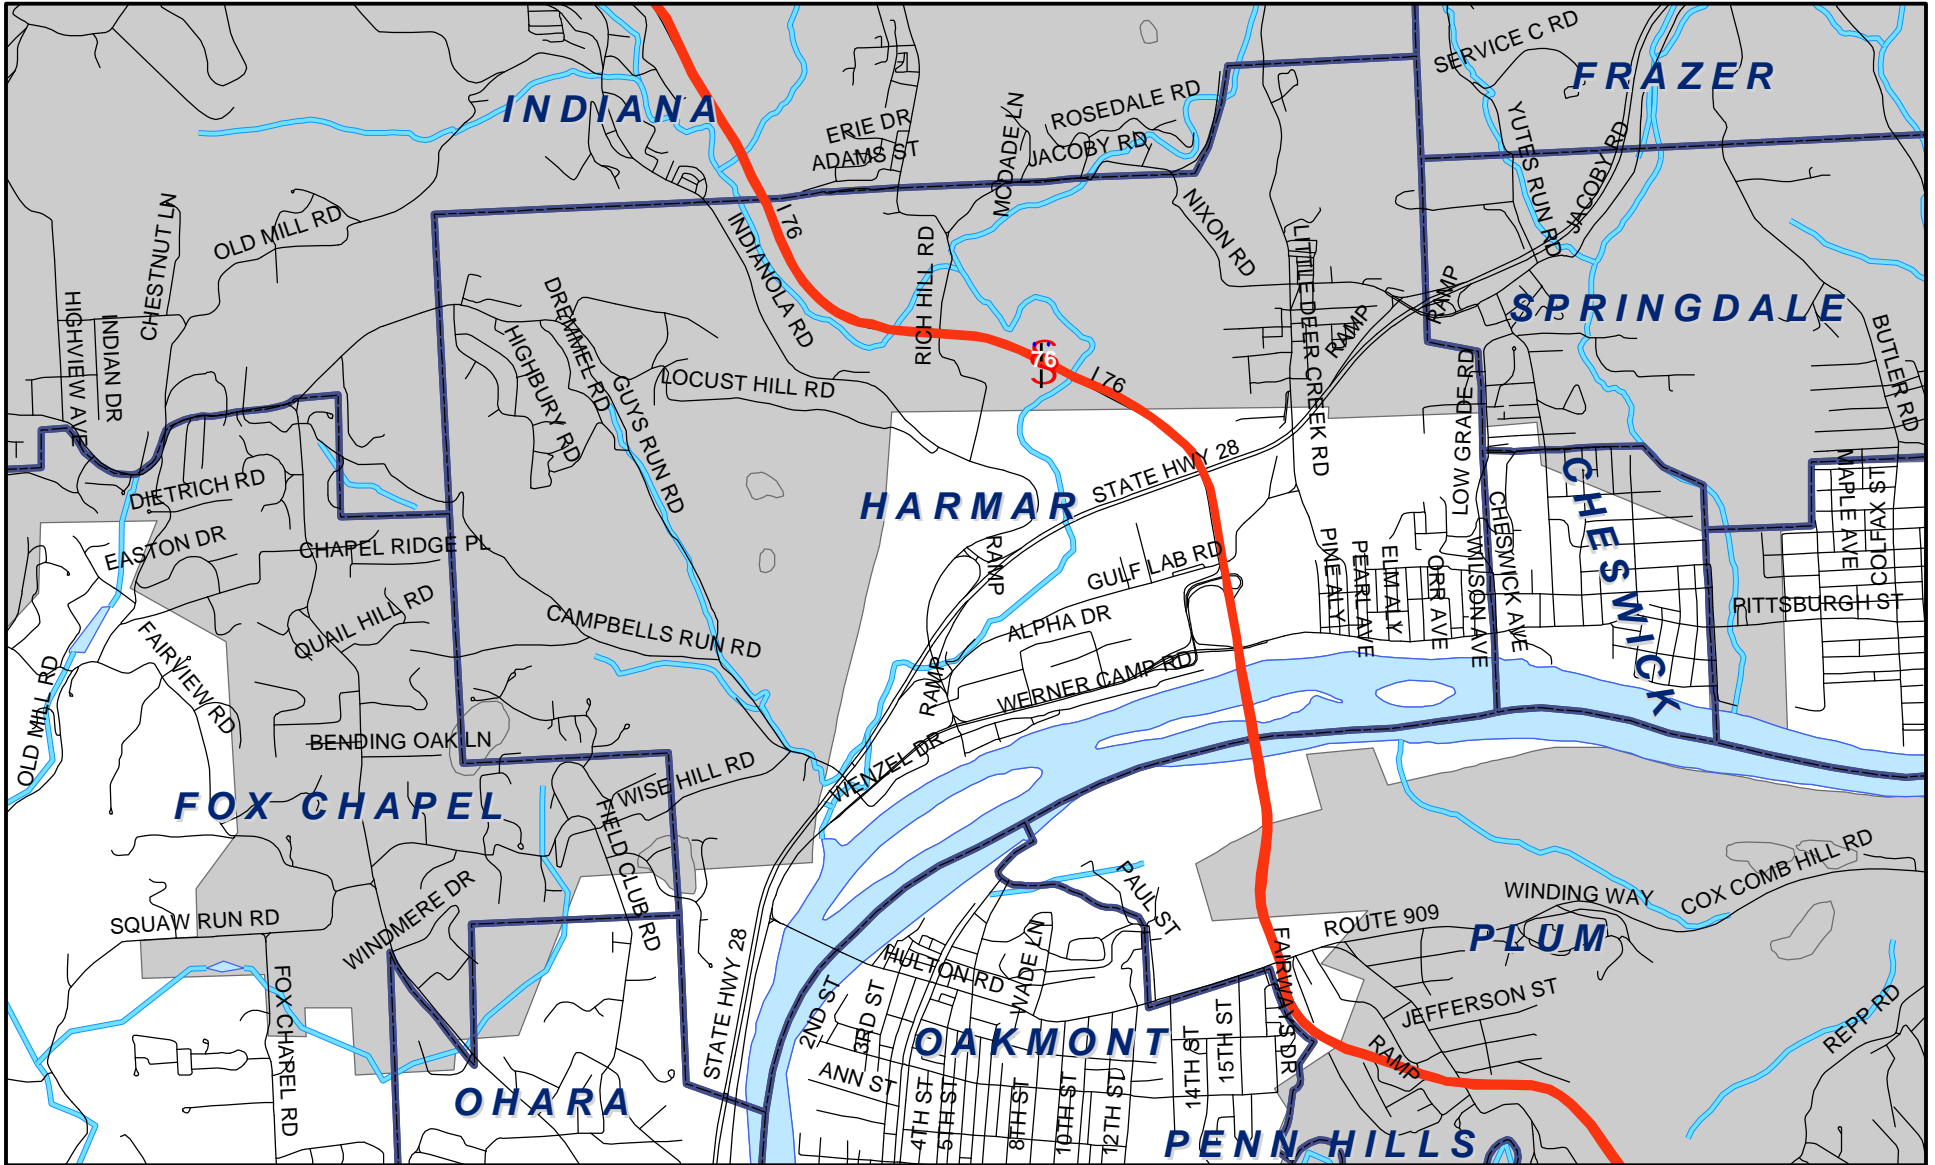

Harmar Twp, Allegheny County

Legend

- Municipality Boundary
- Undermined Area

This map was prepared using information considered to be the best historical data available.

The Department cannot verify the accuracy or completeness of this information.