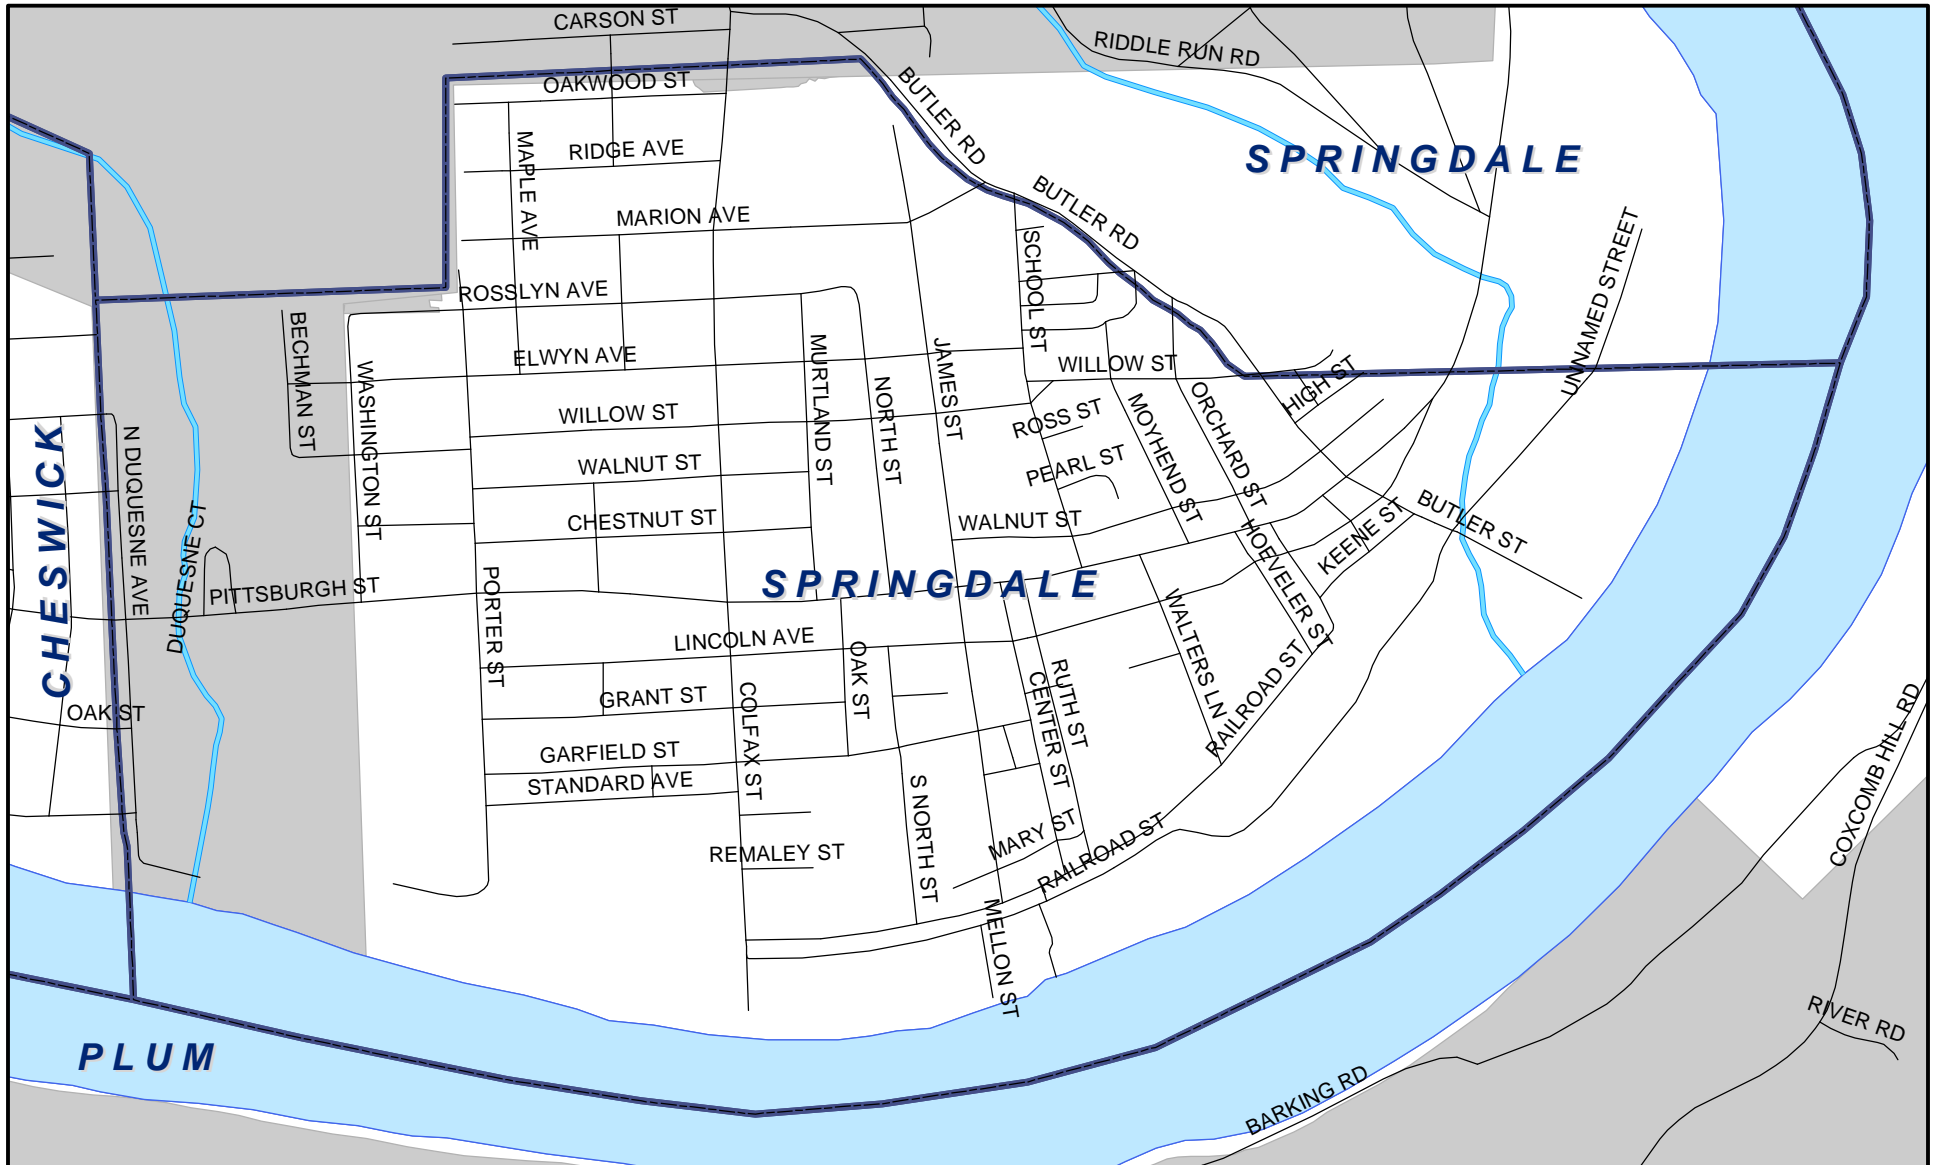

# Springdale Boro, Allegheny County

**Legend**

-  Municipality Boundary
-  Undermined Area

This map was prepared using information considered to be the best historical data available.

The Department cannot verify the accuracy or completeness of this information.