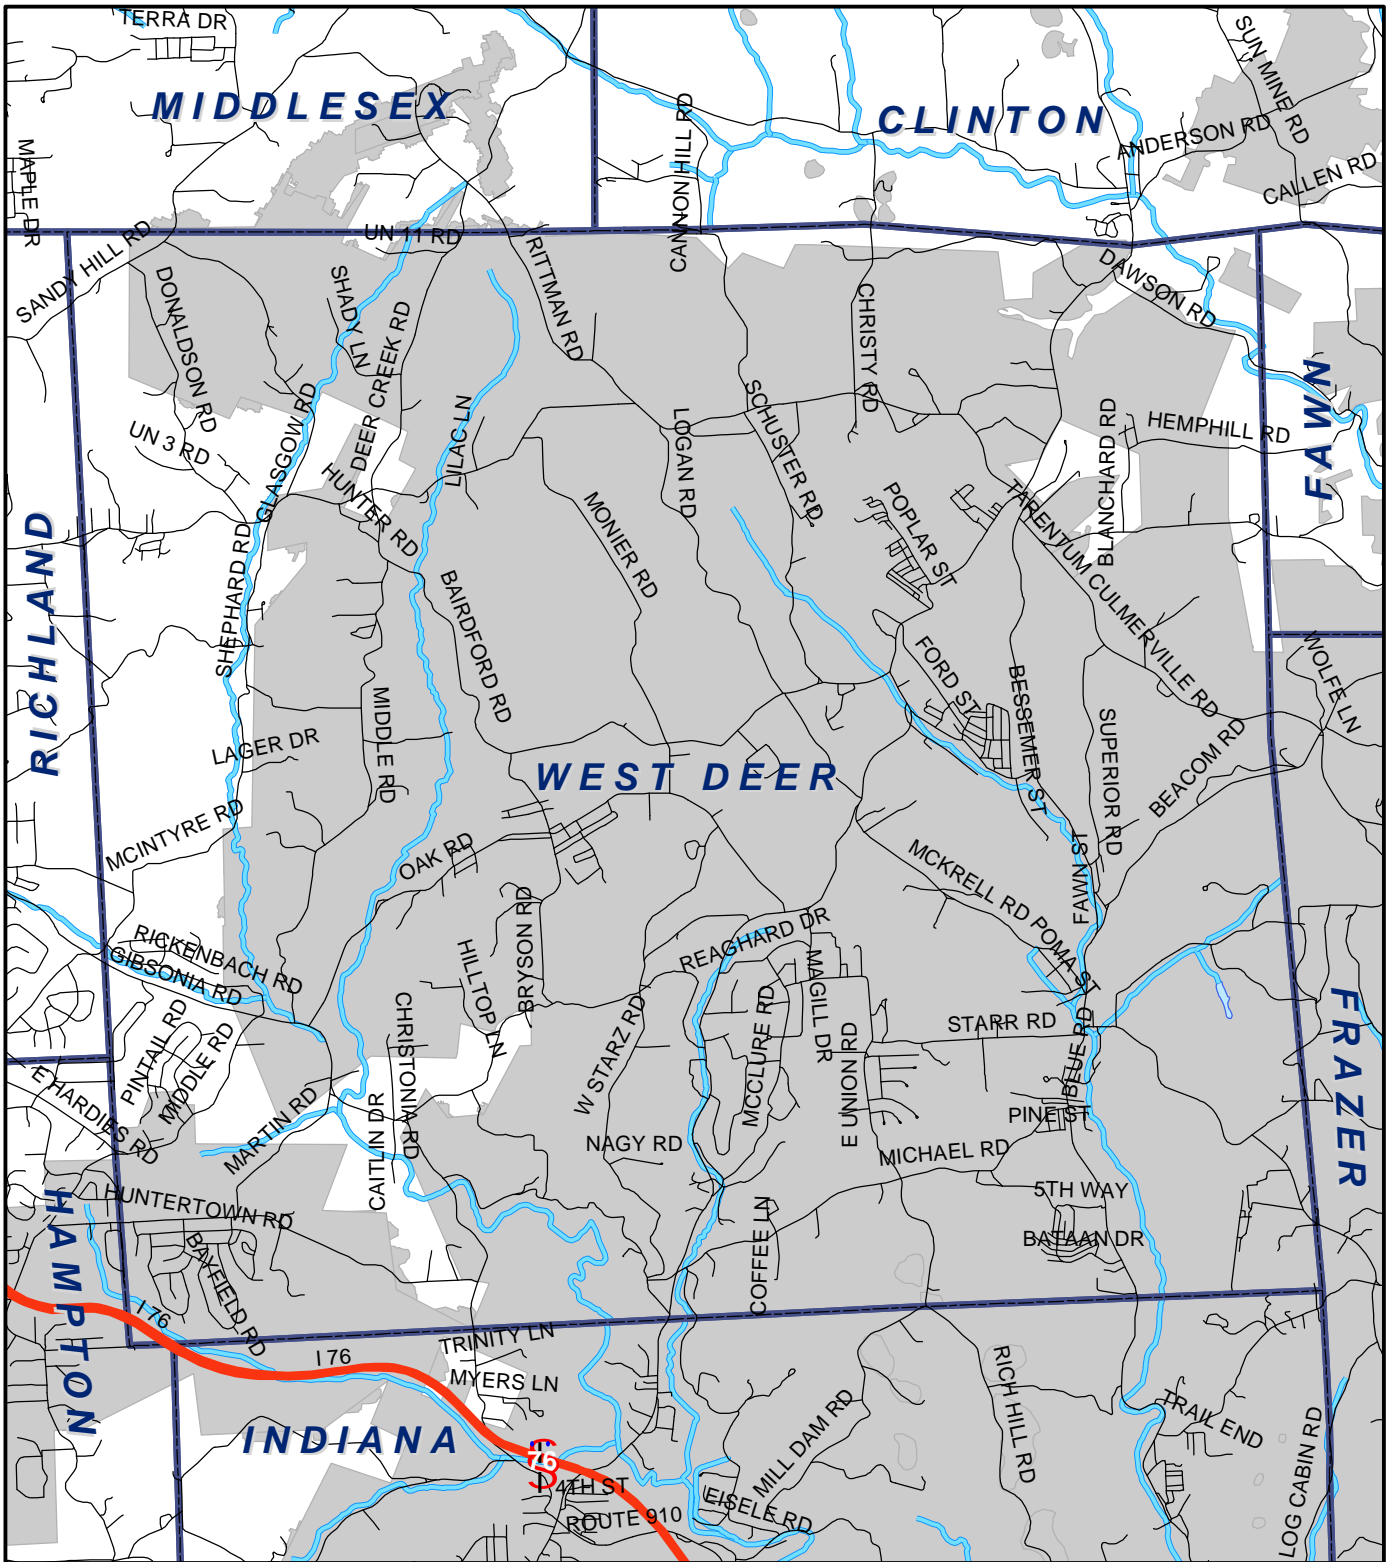

West Deer Twp, Allegheny County

Legend

- Municipality Boundary
- Undermined Area

This map was prepared using information considered to be the best historical data available.

The Department cannot verify the accuracy or completeness of this information.