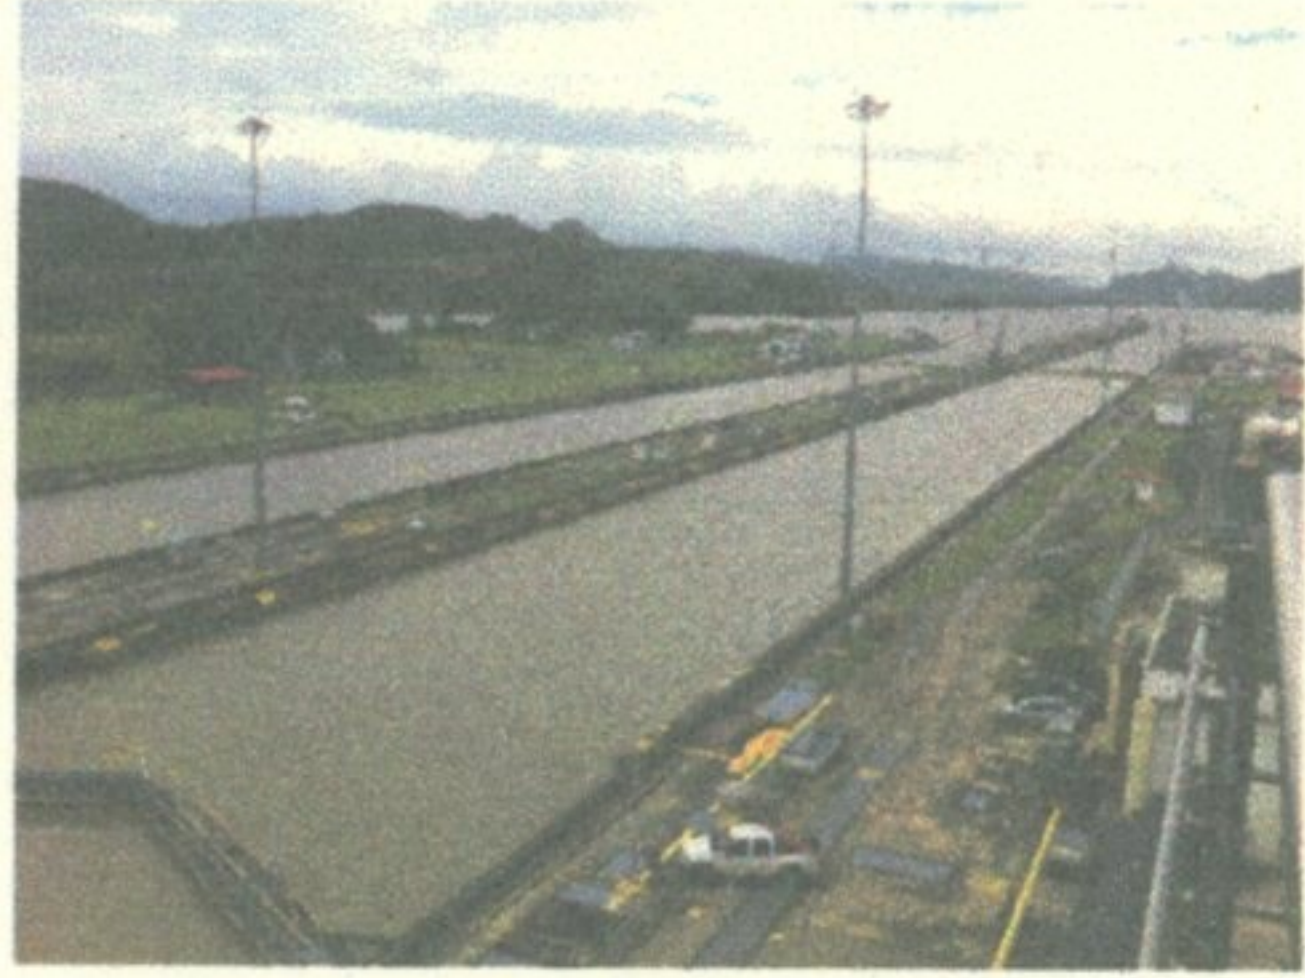

DRINK OF THE DAY
Epic Spice Daiquiri \$5.95

Panama Canal Commentary

You will receive updates about the progress of the Zuiderdam's transit through the Panama Canal via the P.A. system. A local canal lecturer will be providing commentary from the bridge, heard on the outside decks, the Lido Restaurant, the Crow's Nest, 10, Lido Deck 9 forward, and channel 40 and 43 of your stateroom television