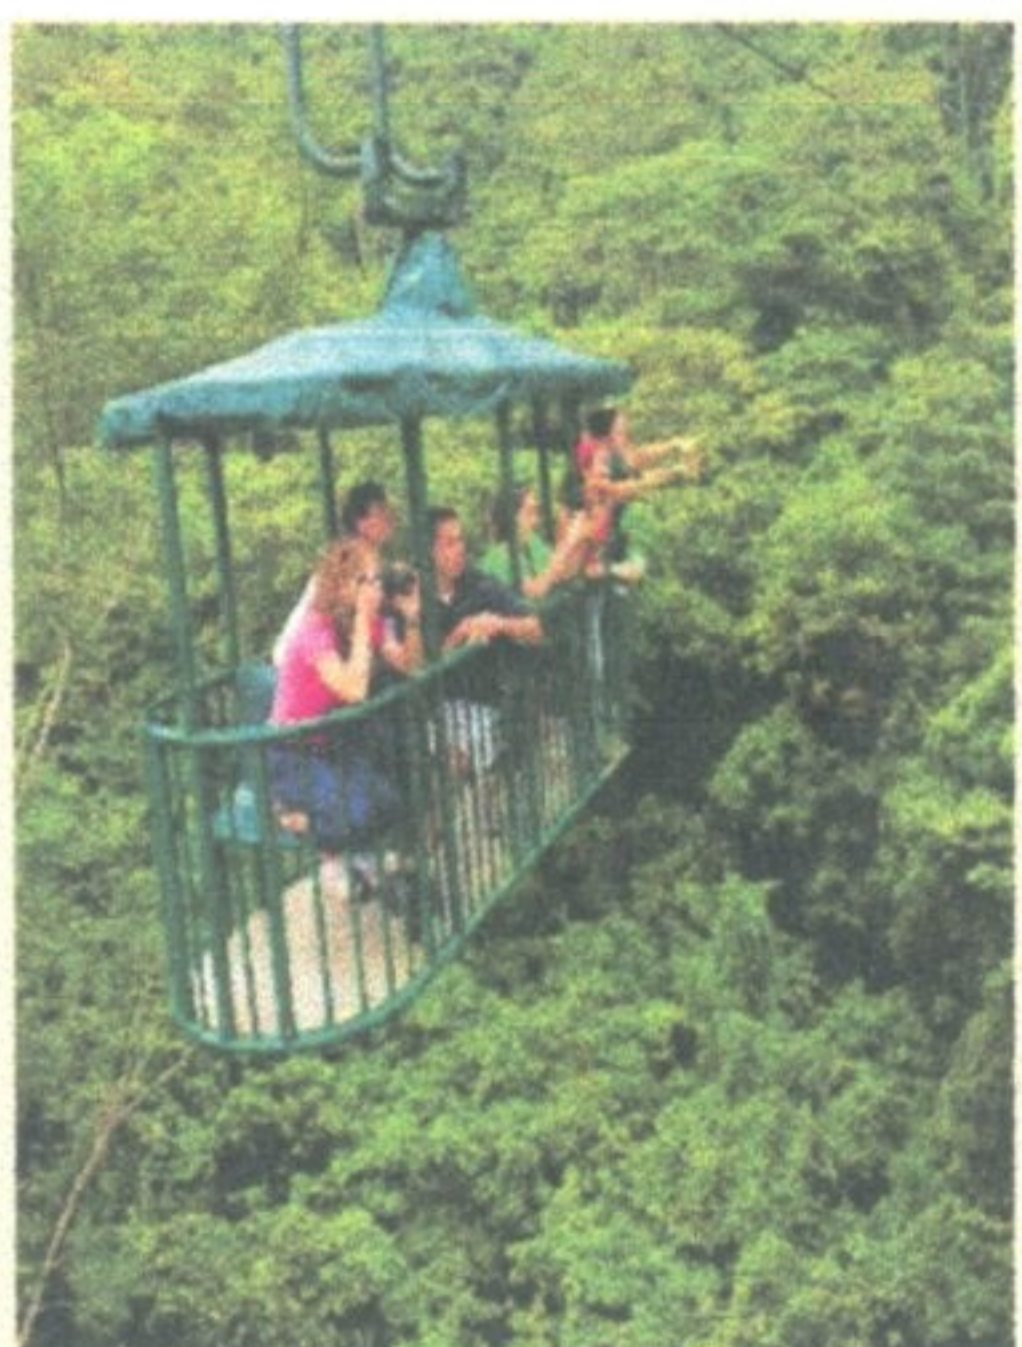

10:30pm · close

NORTHERN LIGHTS, 2

Ash gets the party started and keeps it going into the night spinning great dance music.

Puerto Limón Rain Forest Aerial Tram

Explore the canopy of Costa Rica's Rain forest in this exhilarating 70-minute aerial tram ride. A unique eco-tourism adventure sightseeing experience discovering the beauty of the hanging gardens of air plants, animals and birds hidden at the top of diverse tall trees. This tour includes a tasty Costa Rican lunch.