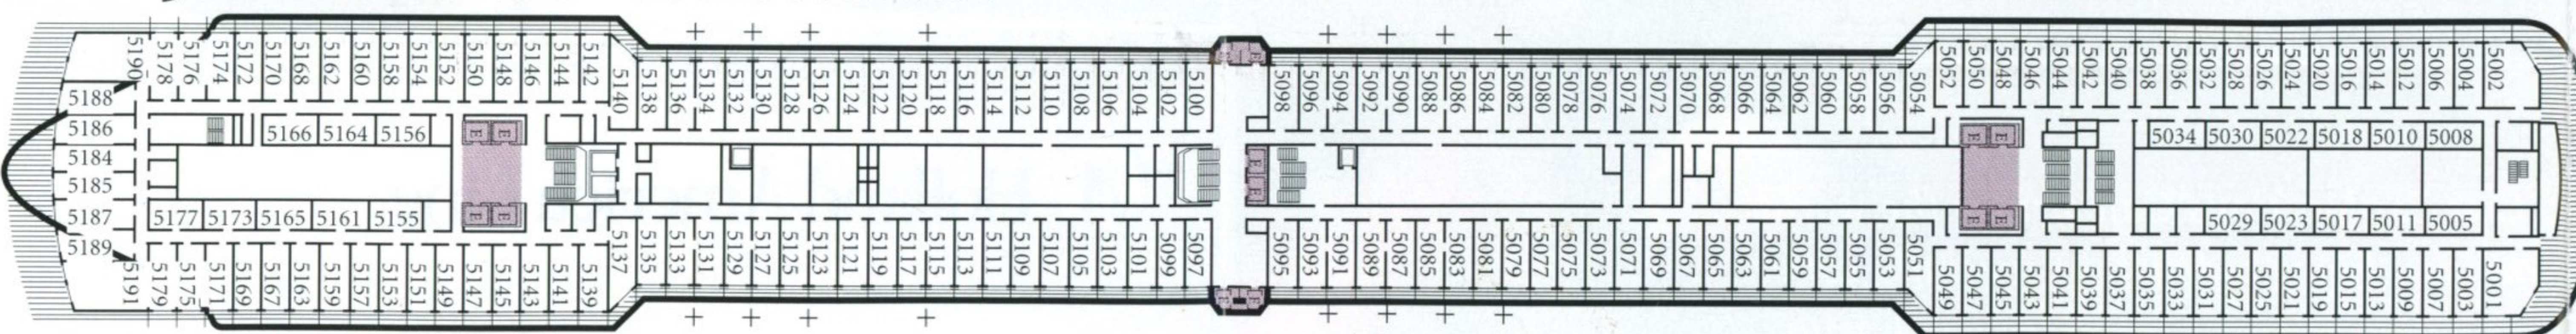

DECK 5-VERANDAH DECK – Rooms 5001-5191