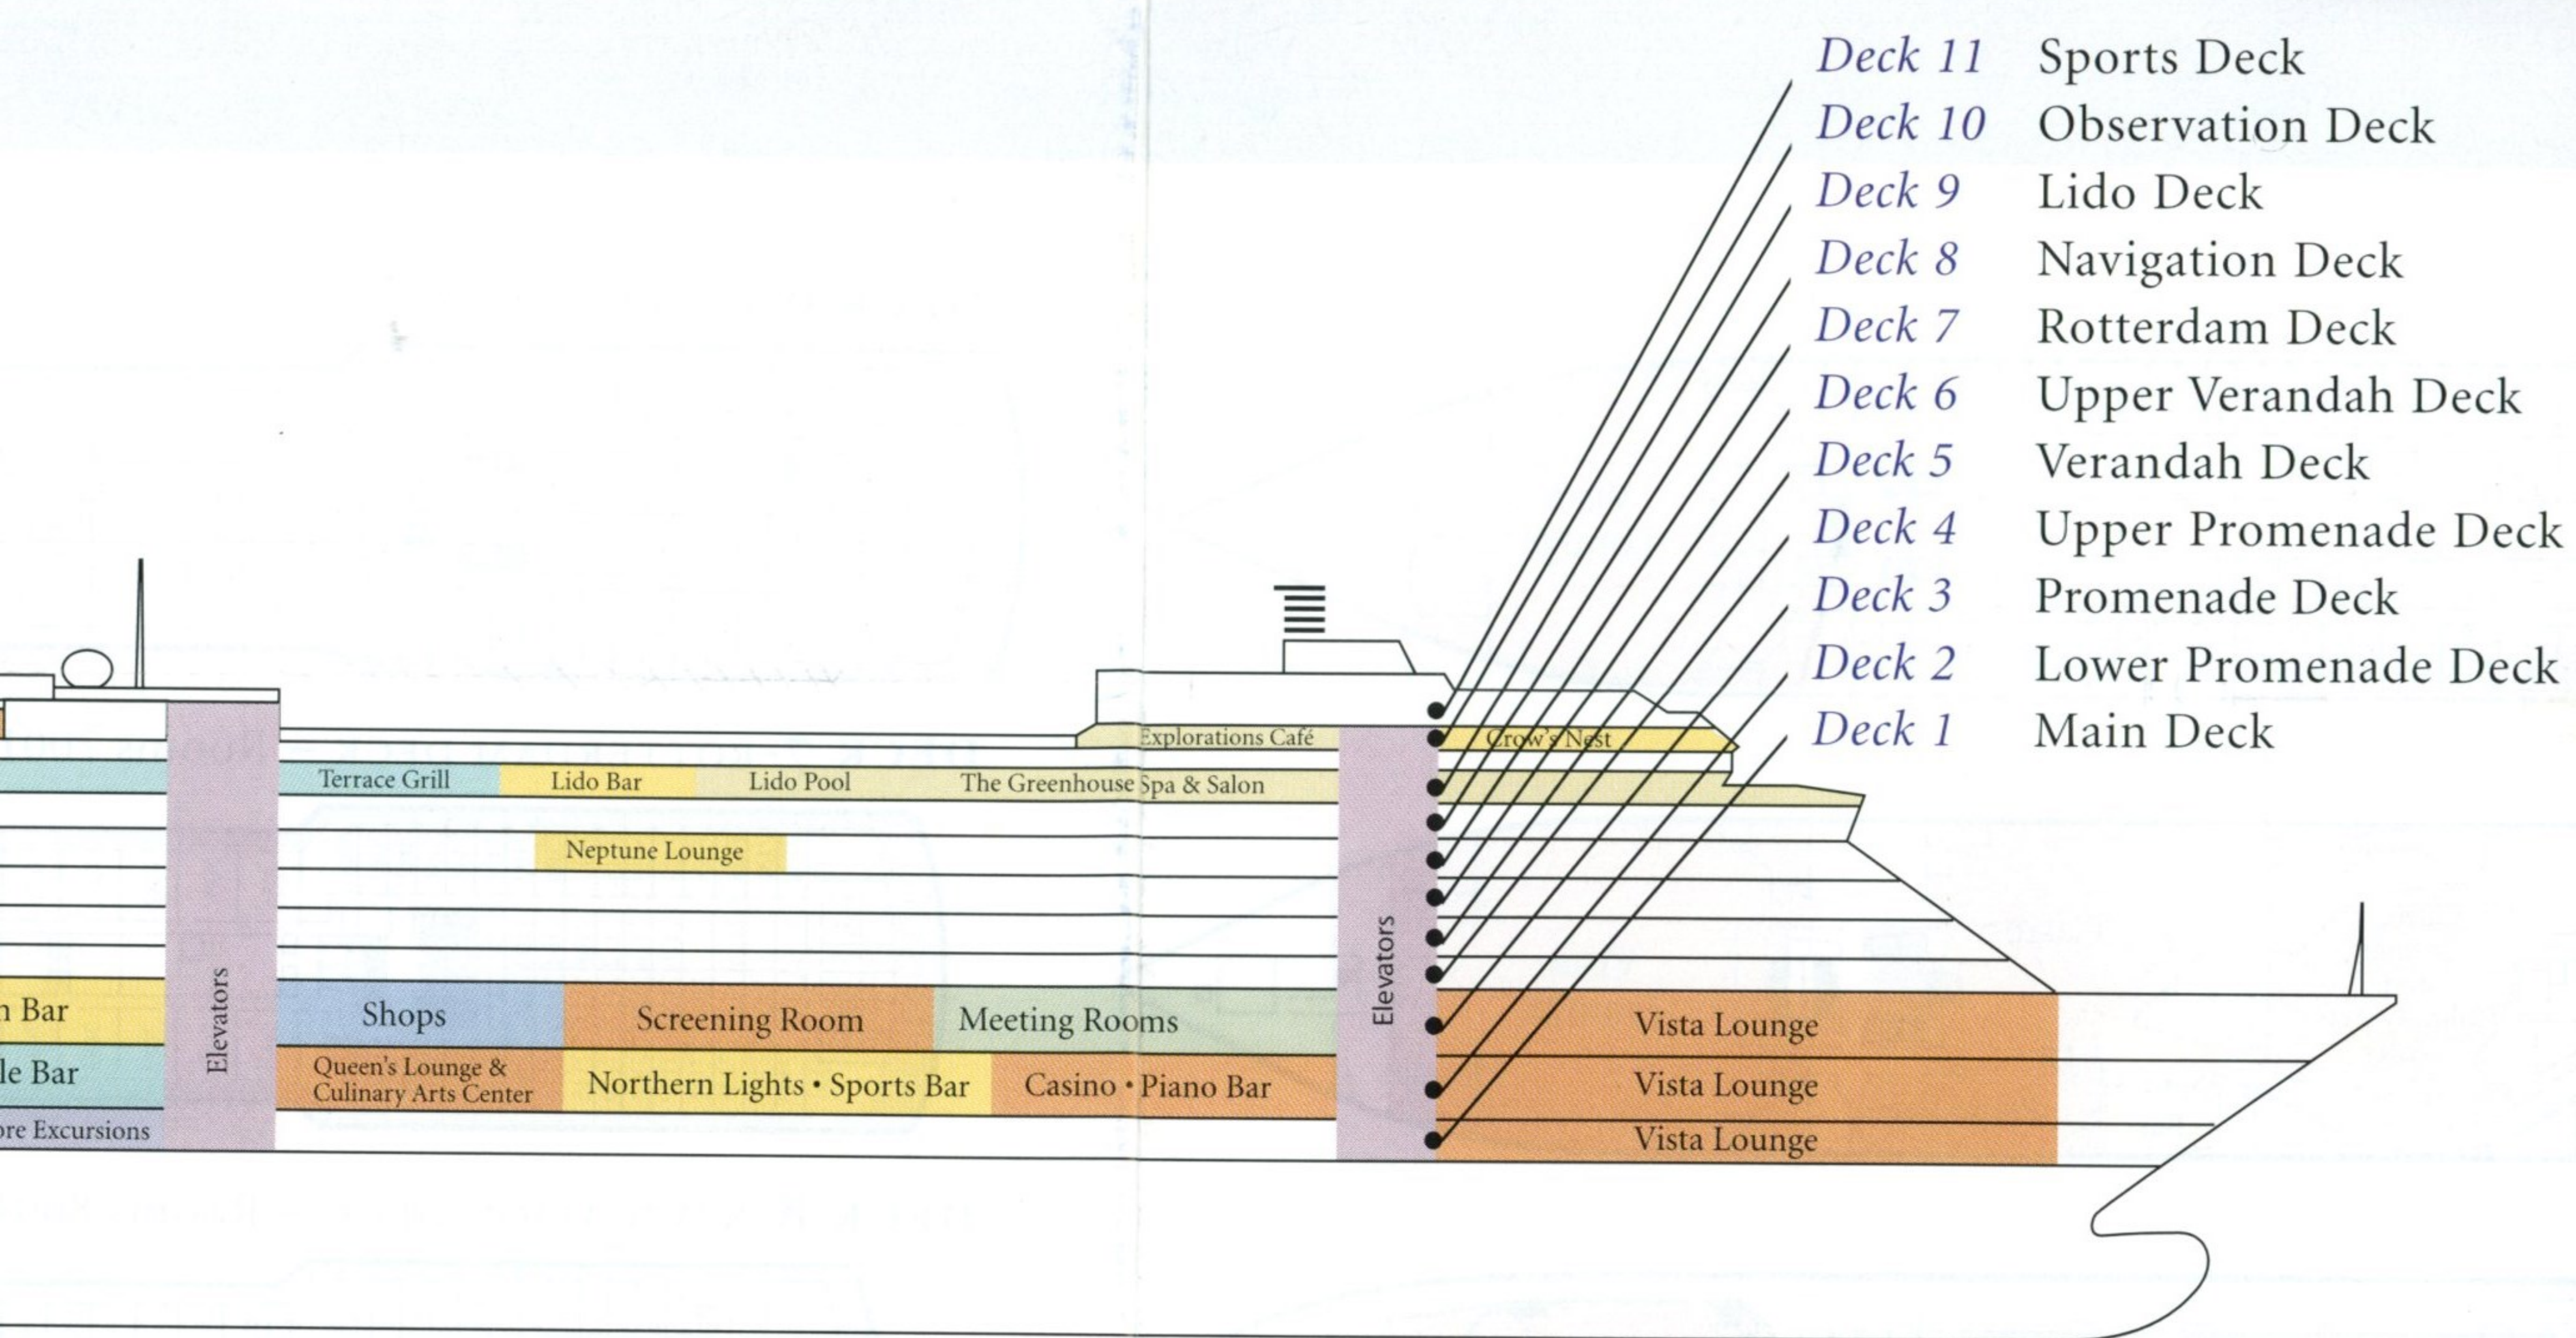

THE GREENHOUSE
SPA & SALON

Indulge in proven and exotic therapies designed to excite the senses. Discover the pathway to feeling healthy and revitalized at The Greenhouse Spa and Salon.

Holland America Line
CULINARY ARTS
CENTER PRESENTED BY **FOOD & WINE**
MAGAZINE

Zuiderdam Deck Plan

ZUIDERDAM

CHARACTERISTICS			
Decks	11	Width	106 ft
Guest Elevators	14	Draft	26 ft
Public Rooms	24	Built	2002
Guest	1,916	Bow Thrust	3 units, 3400 bhp
Crew	800	Props	Azipods 25,000 bhp each
Gross Tonnage	82,000	Engines	5 Diesel, 1 gas turbine
Length	950 ft	Max Speed	23 knots

DECK 11-SPORTS DECK

- Entertainment
- Food & Beverage
- Nightlife, Bars & Lounges
- Shops
- Meeting Rooms
- Recreation
- Services
- Elevator