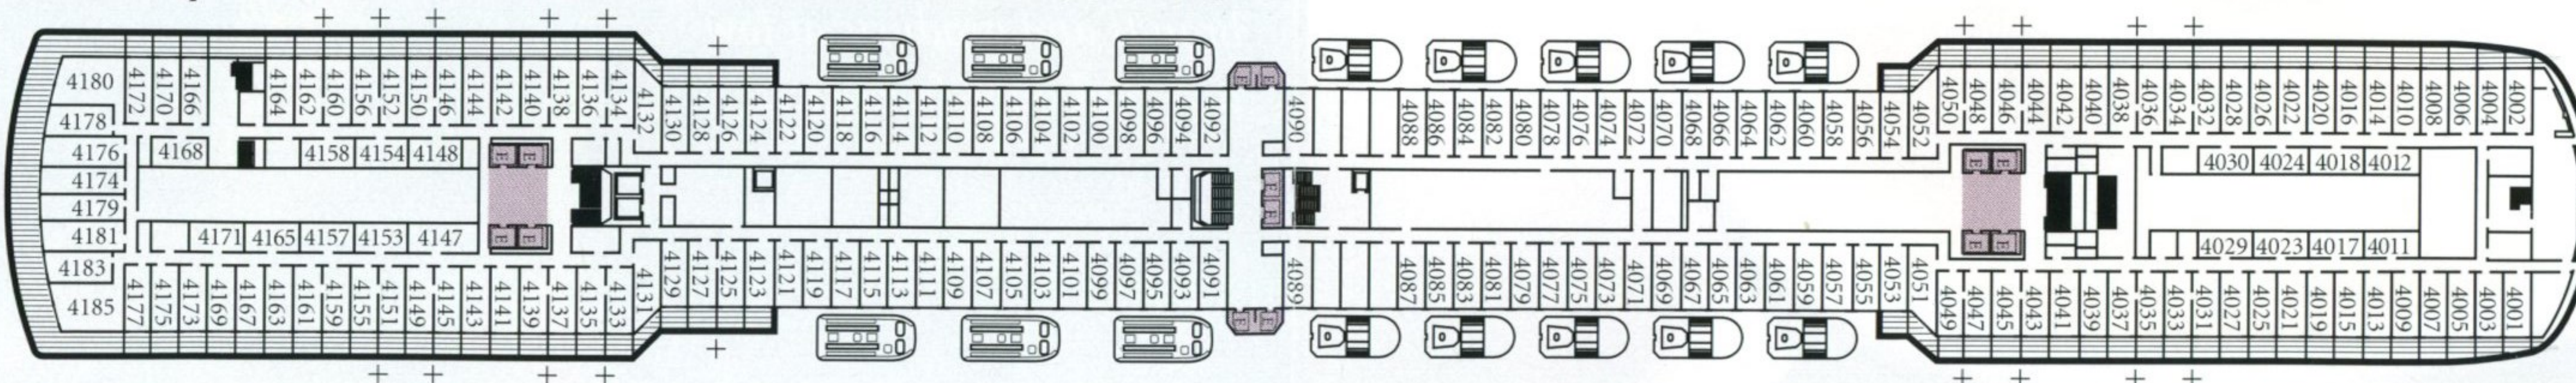

DECK 4-UPPER PROMENADE DECK – Rooms 4001-4185