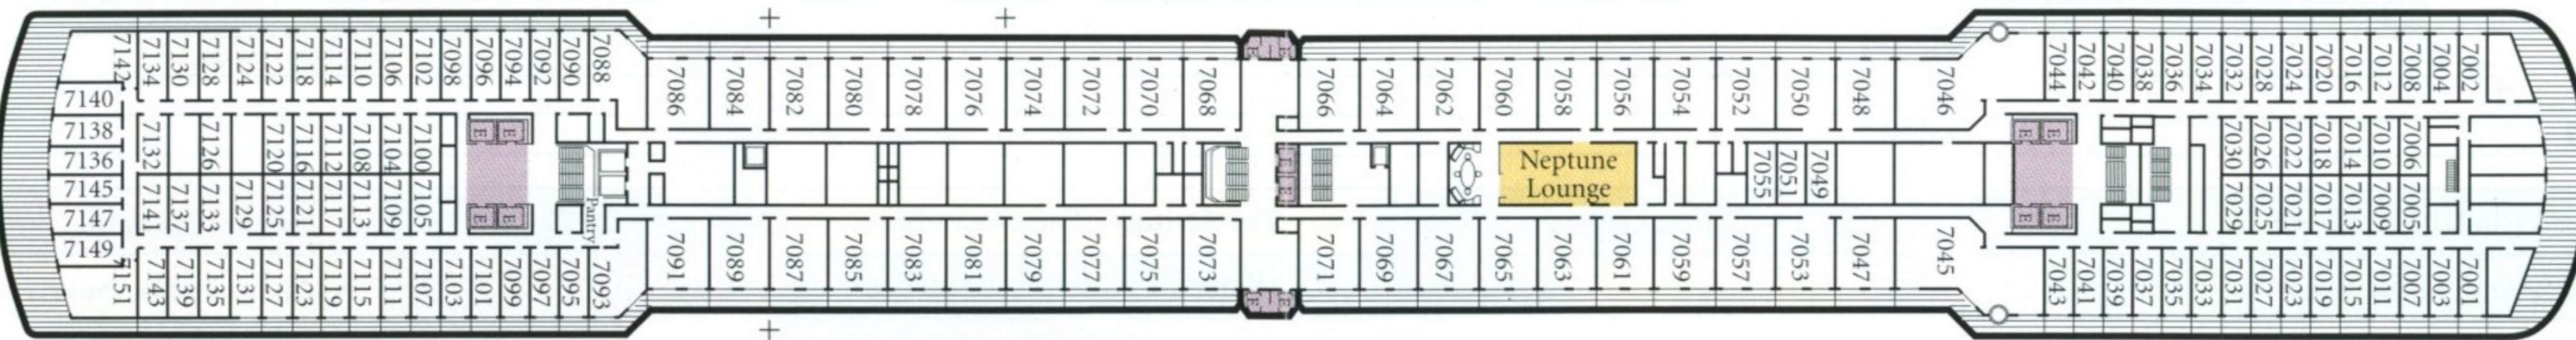

Zuiderdam Deck Plan

ZUIDERDAM

CHARACTERISTICS			
Decks	11	Width	106 ft
Guest Elevators	14	Draft	26 ft
Public Rooms	24	Built	2002
Guest	1,916	Bow Thrust	3 units, 3400 bhp
Crew	800	Props	Azipods 25,000 bhp each
Gross Tonnage	82,000	Engines	5 Diesel, 1 gas turbine
Length	950 ft	Max Speed	23 knots

DECK 9-LIDO DECK

DECK 10-OBSERVATION DECK

DECK 11-SPORTS DECK

DECK 6-UPPER VERANDAH DECK – Rooms 6001-6177

DECK 7-ROTTERDAM DECK – Rooms 7001-7151

DECK 8-NAVIGATION DECK – Rooms 8001-8147

DECK 9-LIDO DECK

DECK 10-OBSERVATION DECK