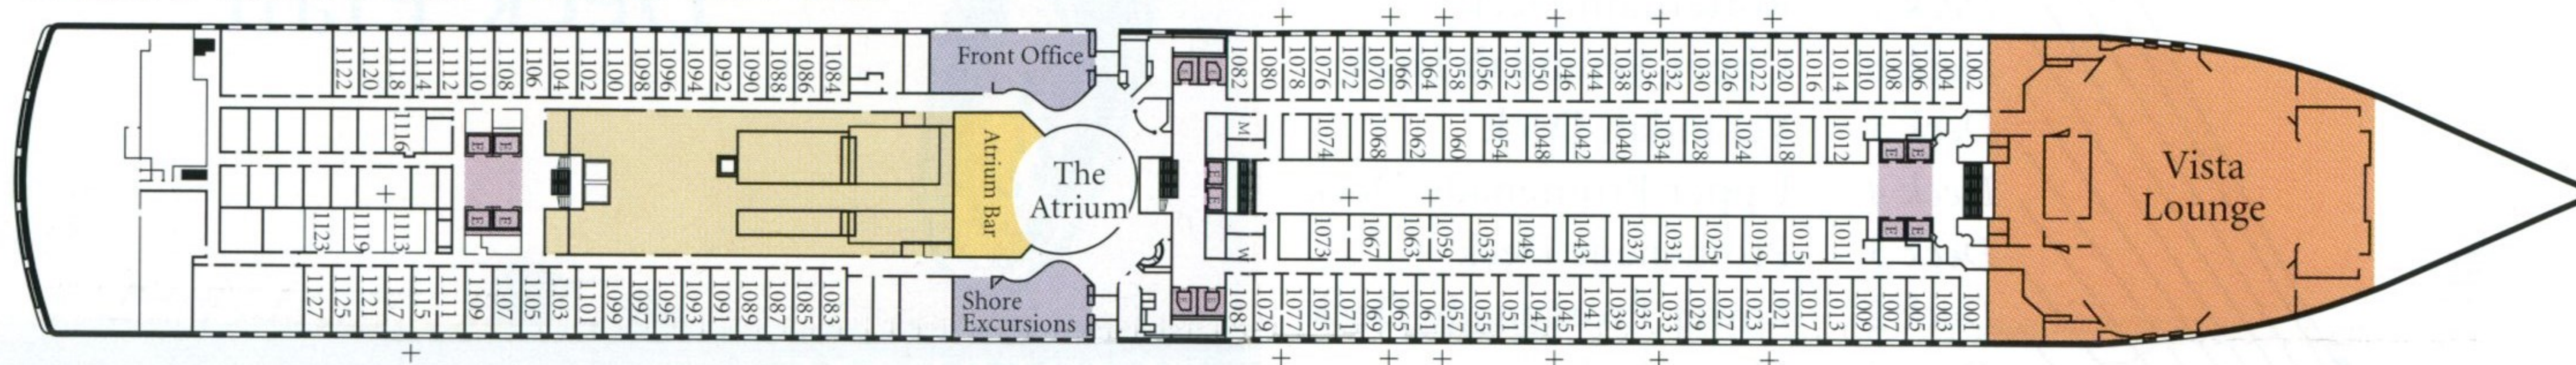

Zuiderdam Decks

DECK 1-MAIN DECK – Rooms 1001-1127