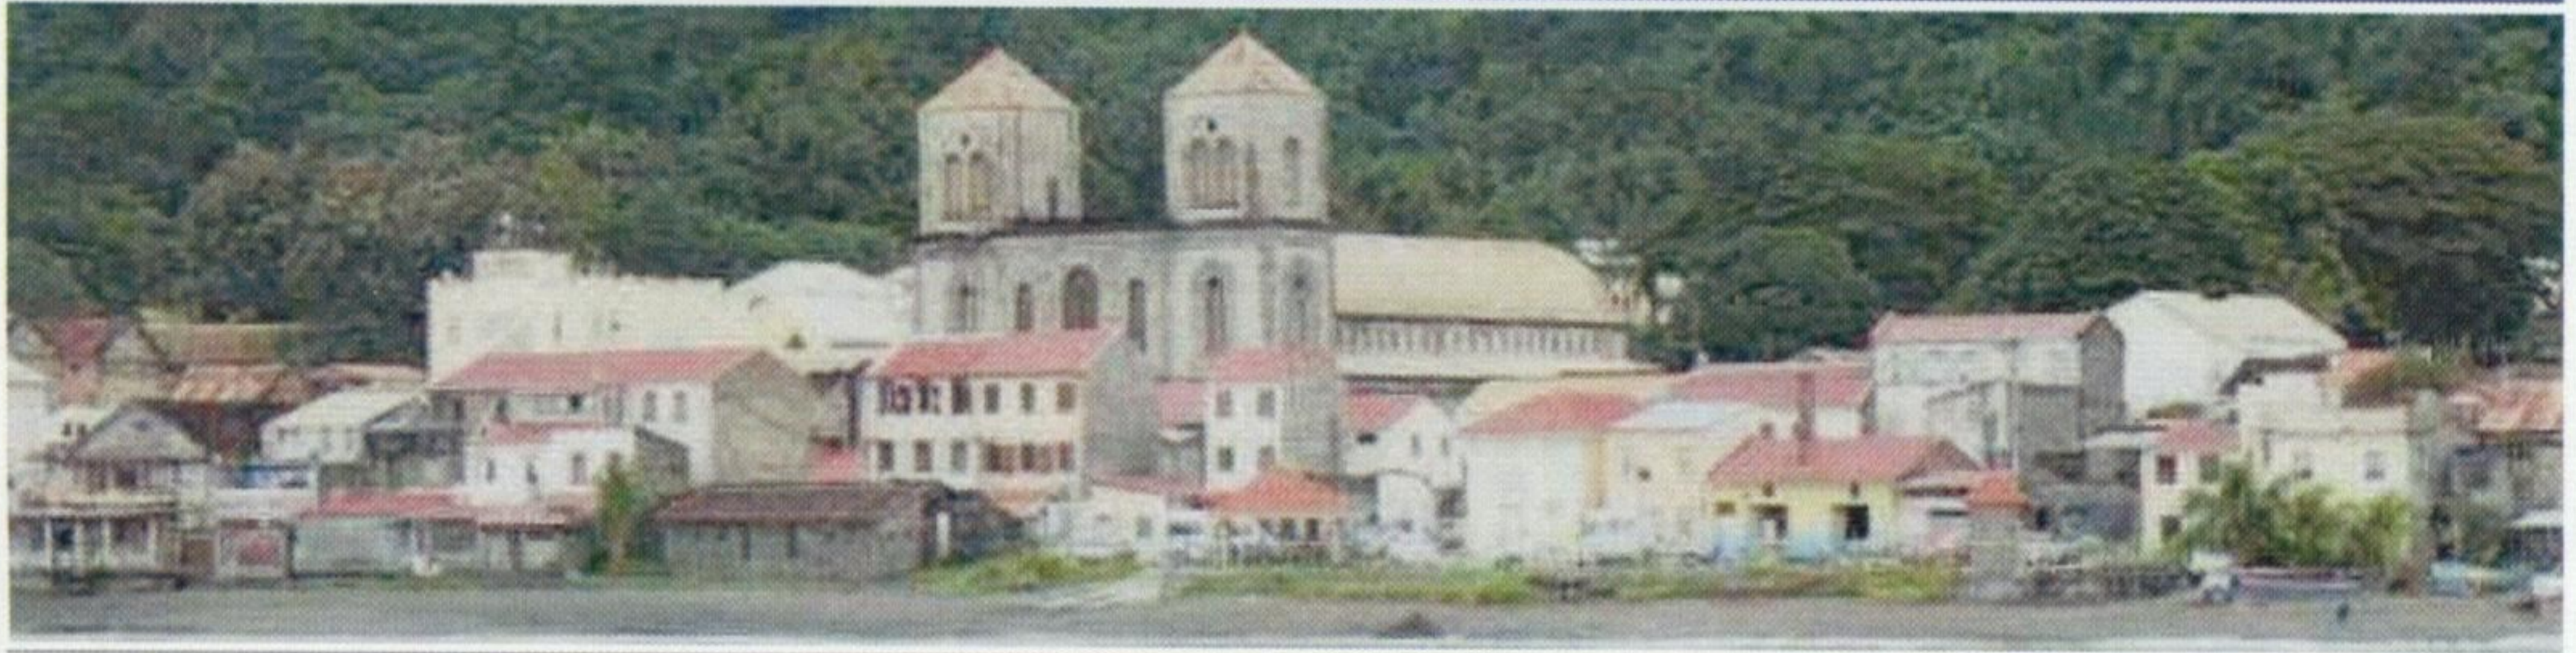

Dinner \$10
Dial 88 for reservations

DRINKS

DRINK OF THE DAY
Tropical Breeze \$6.50

HAPPY

LOCATION	HOURS	HOUR	DECK
Explorations Café	6a - 10p	—	10
Lido Bar	9a - 9p	—	9
Sea View Bar	9a - close	—	9
Ocean Bar	9a - 12mn	4p - 5p	3
Crow's Nest	2p - close	4p - 5p	10
Sports Bar	5:30p - close	—	2
Atrium Bar	5p - 8p	—	1
Pinnacle Bar	5p - 10:30p	—	2
Explorer's Lounge	5p - 10:30p	—	2
Piano Bar	9p - close	—	2
Northern Lights	10p - close	10:30p - 11:30p	2