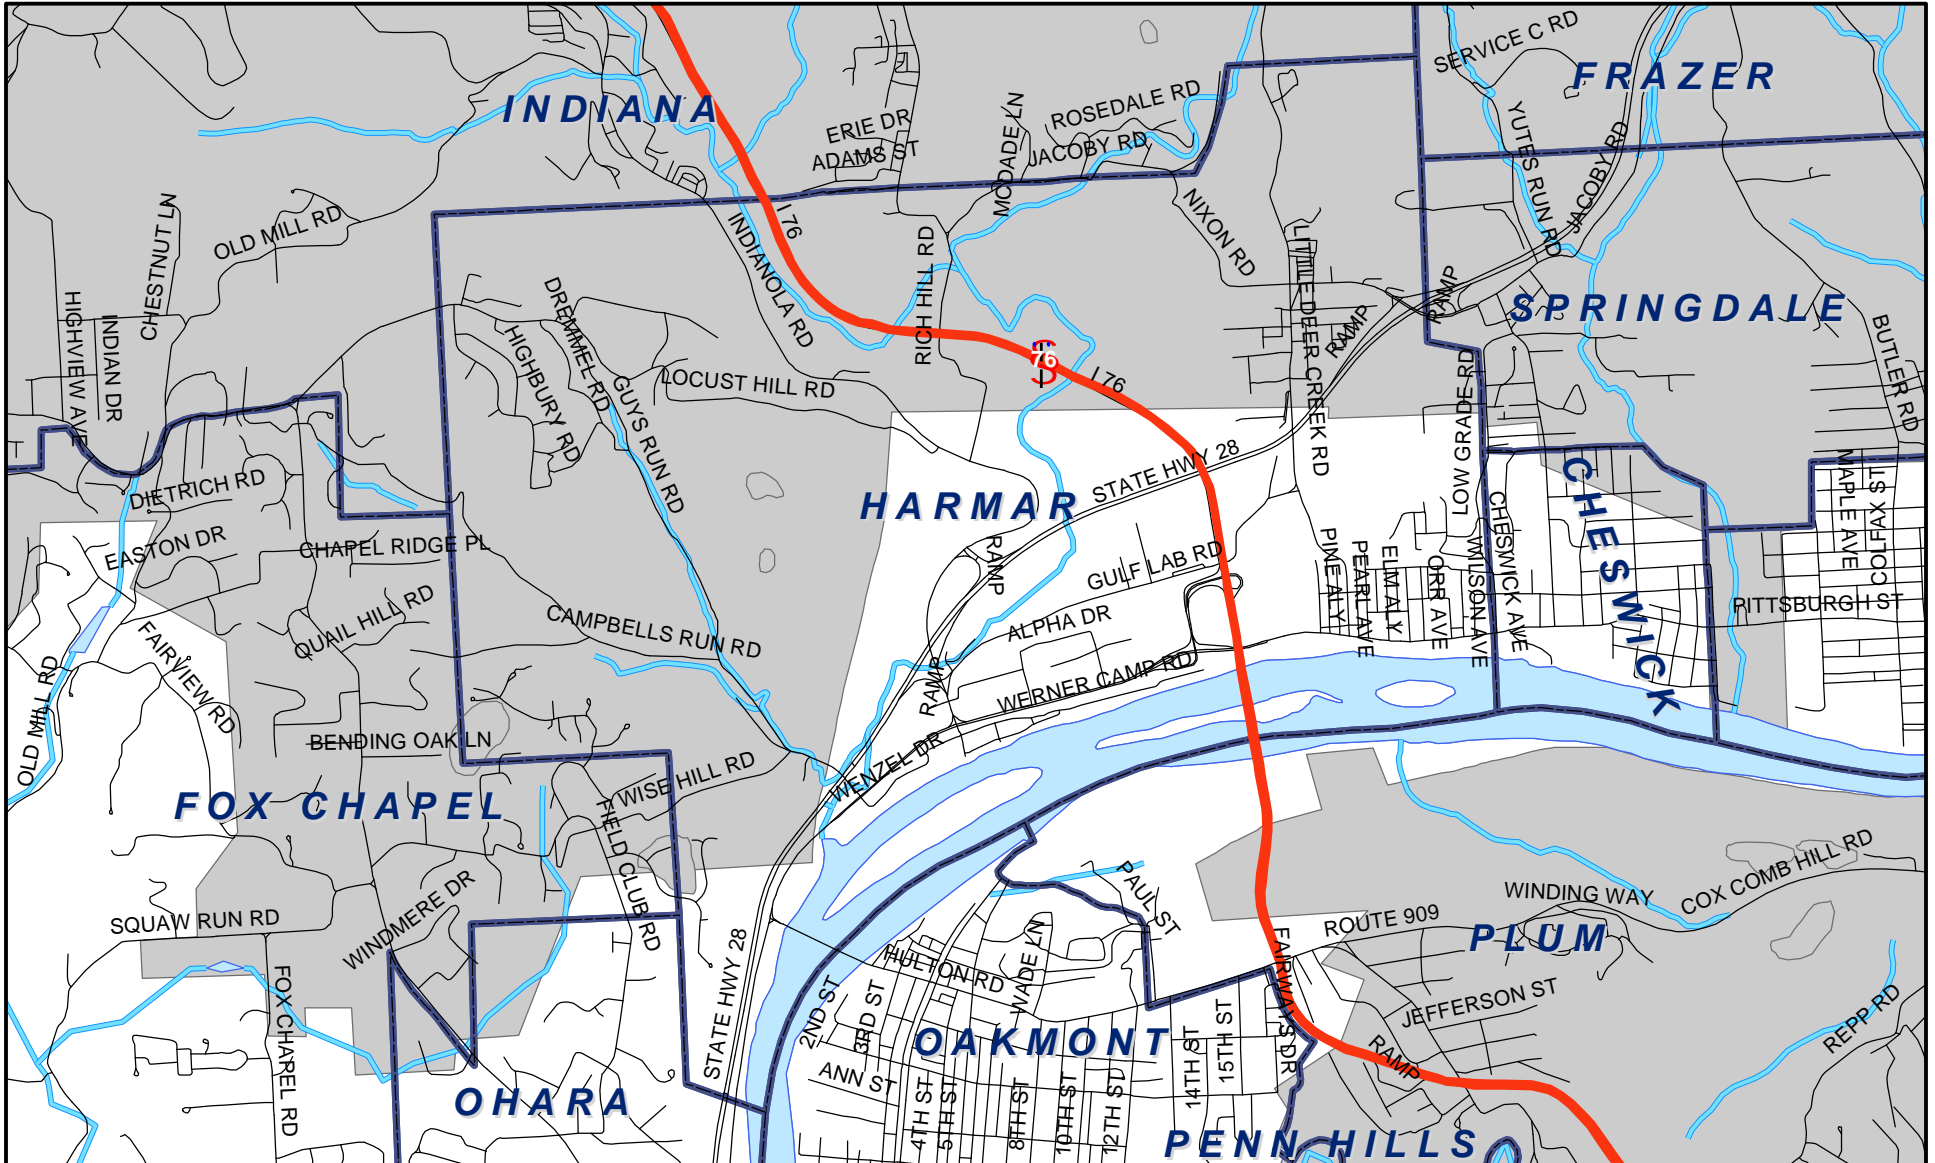

Harmar Twp, Allegheny County

Legend

- Municipality Boundary
- Undermined Area

This map was prepared using information considered to be the best historical data available.

The Department cannot verify the accuracy or completeness of this information.