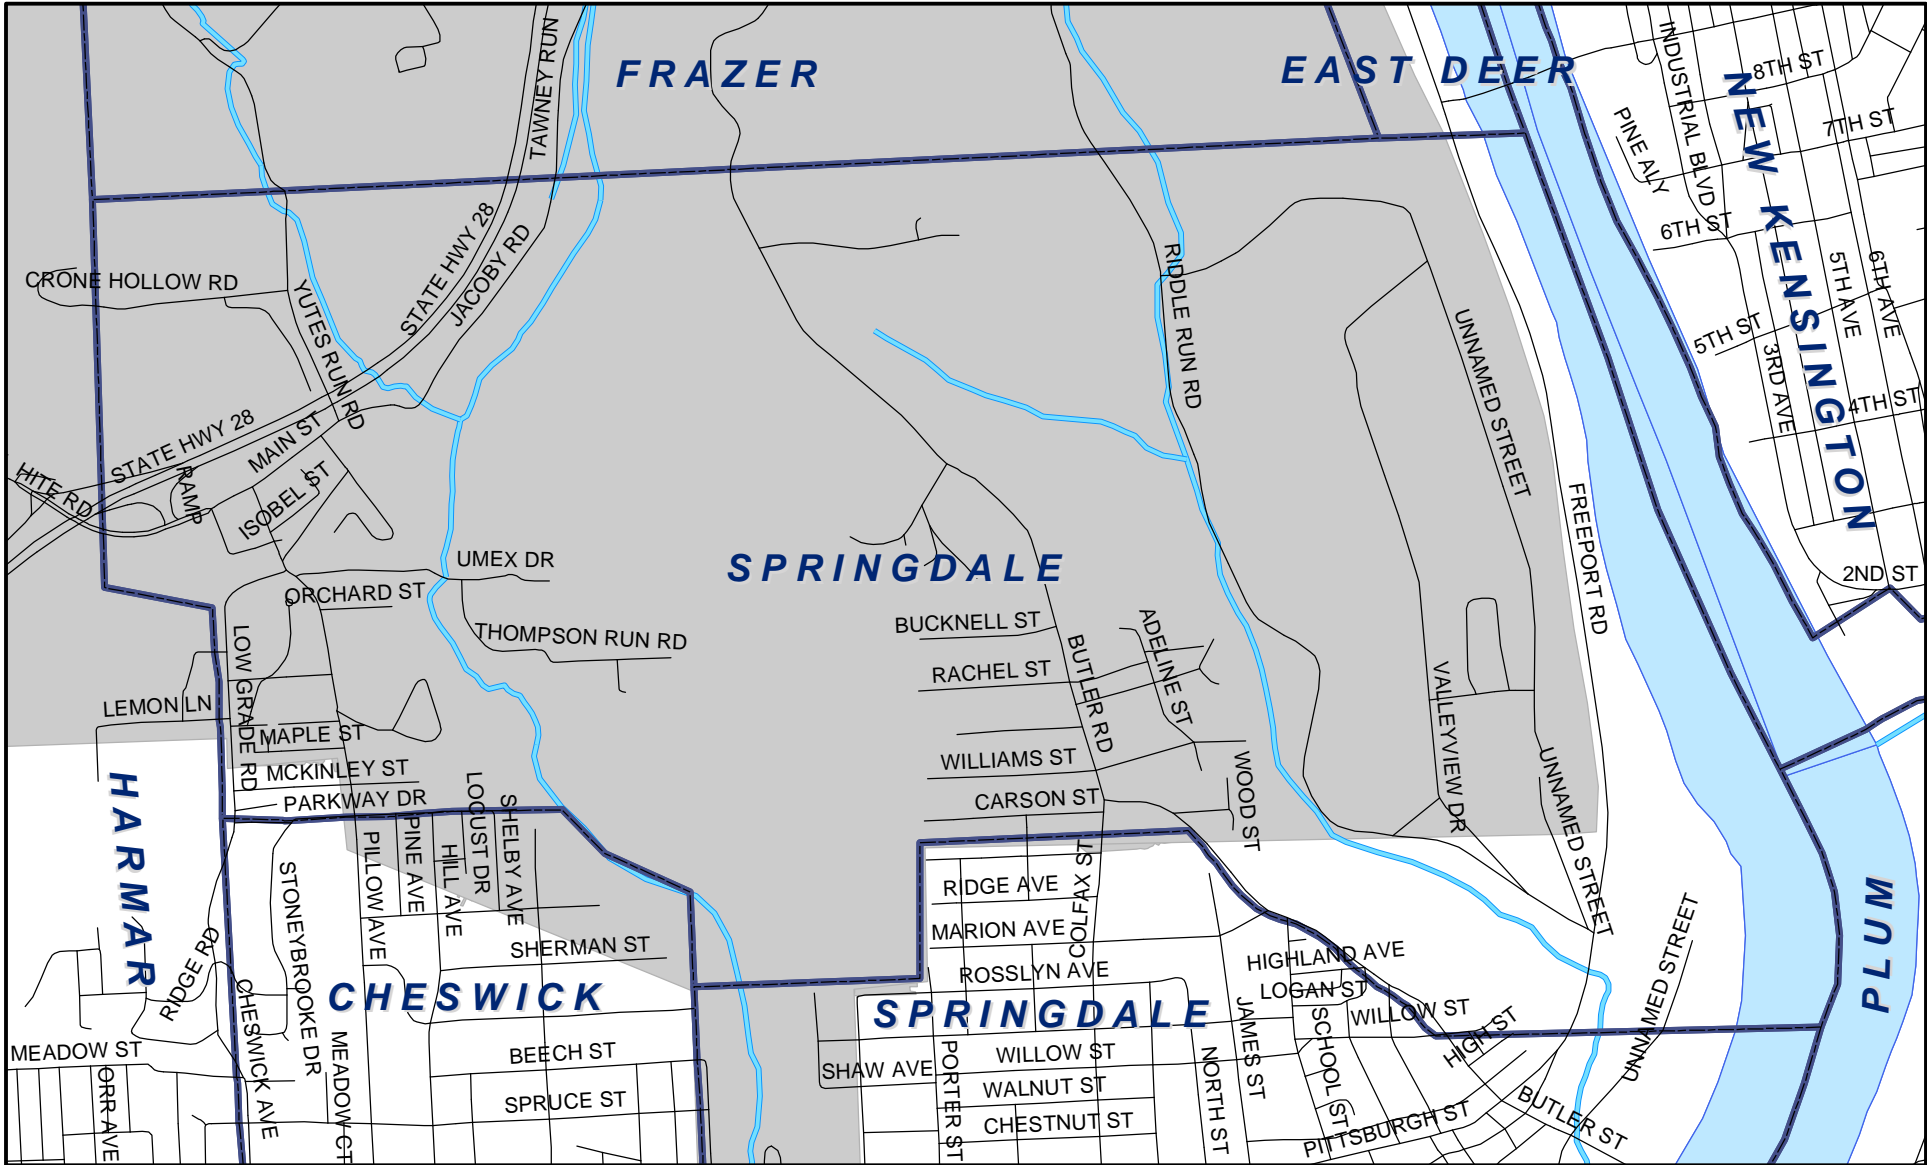

# Springdale Twp, Allegheny County

**Legend**

- Municipality Boundary
- Undermined Area

This map was prepared using information considered to be the best historical data available.

The Department cannot verify the accuracy or completeness of this information.