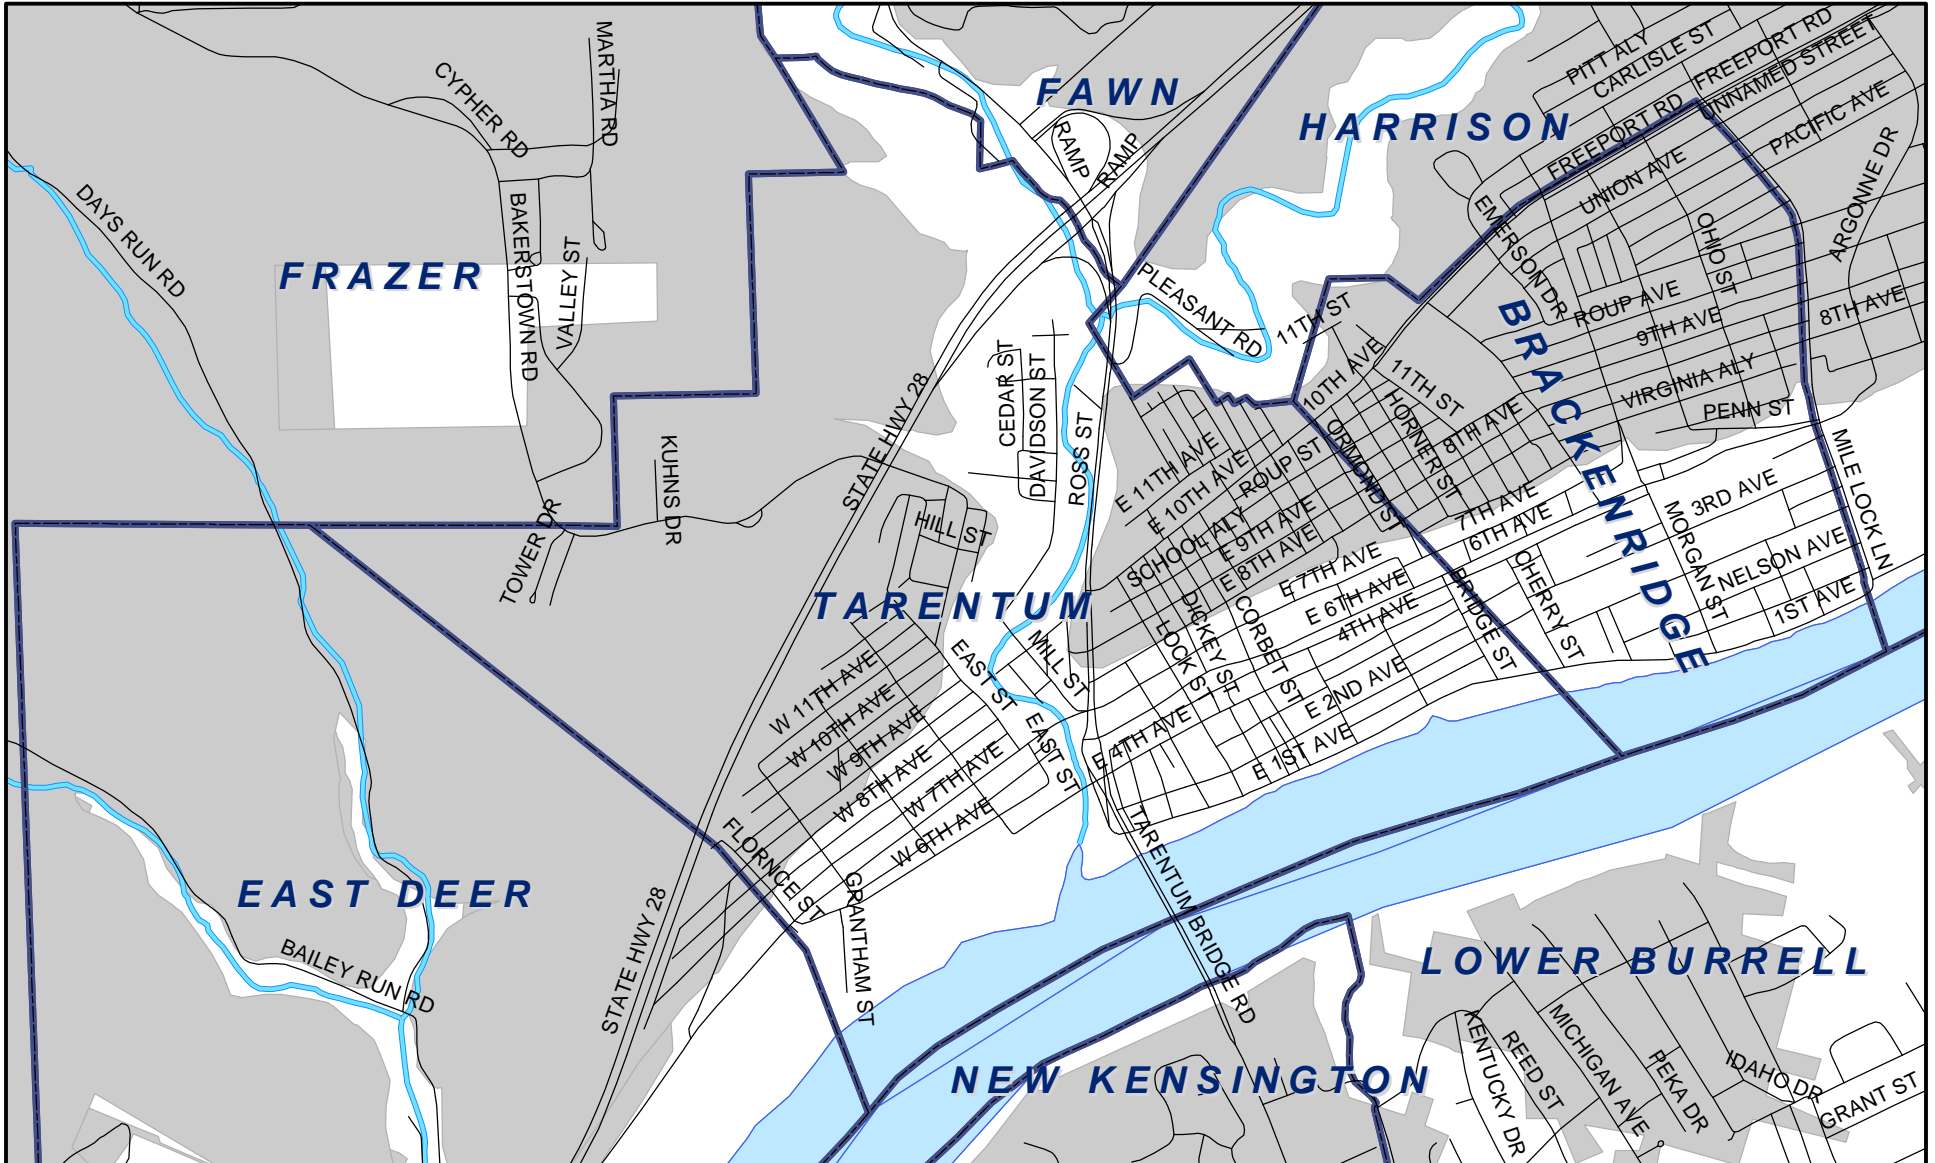

Tarentum Boro, Allegheny County

Legend

- Municipality Boundary
- Undermined Area

This map was prepared using information considered to be the best historical data available.

The Department cannot verify the accuracy or completeness of this information.