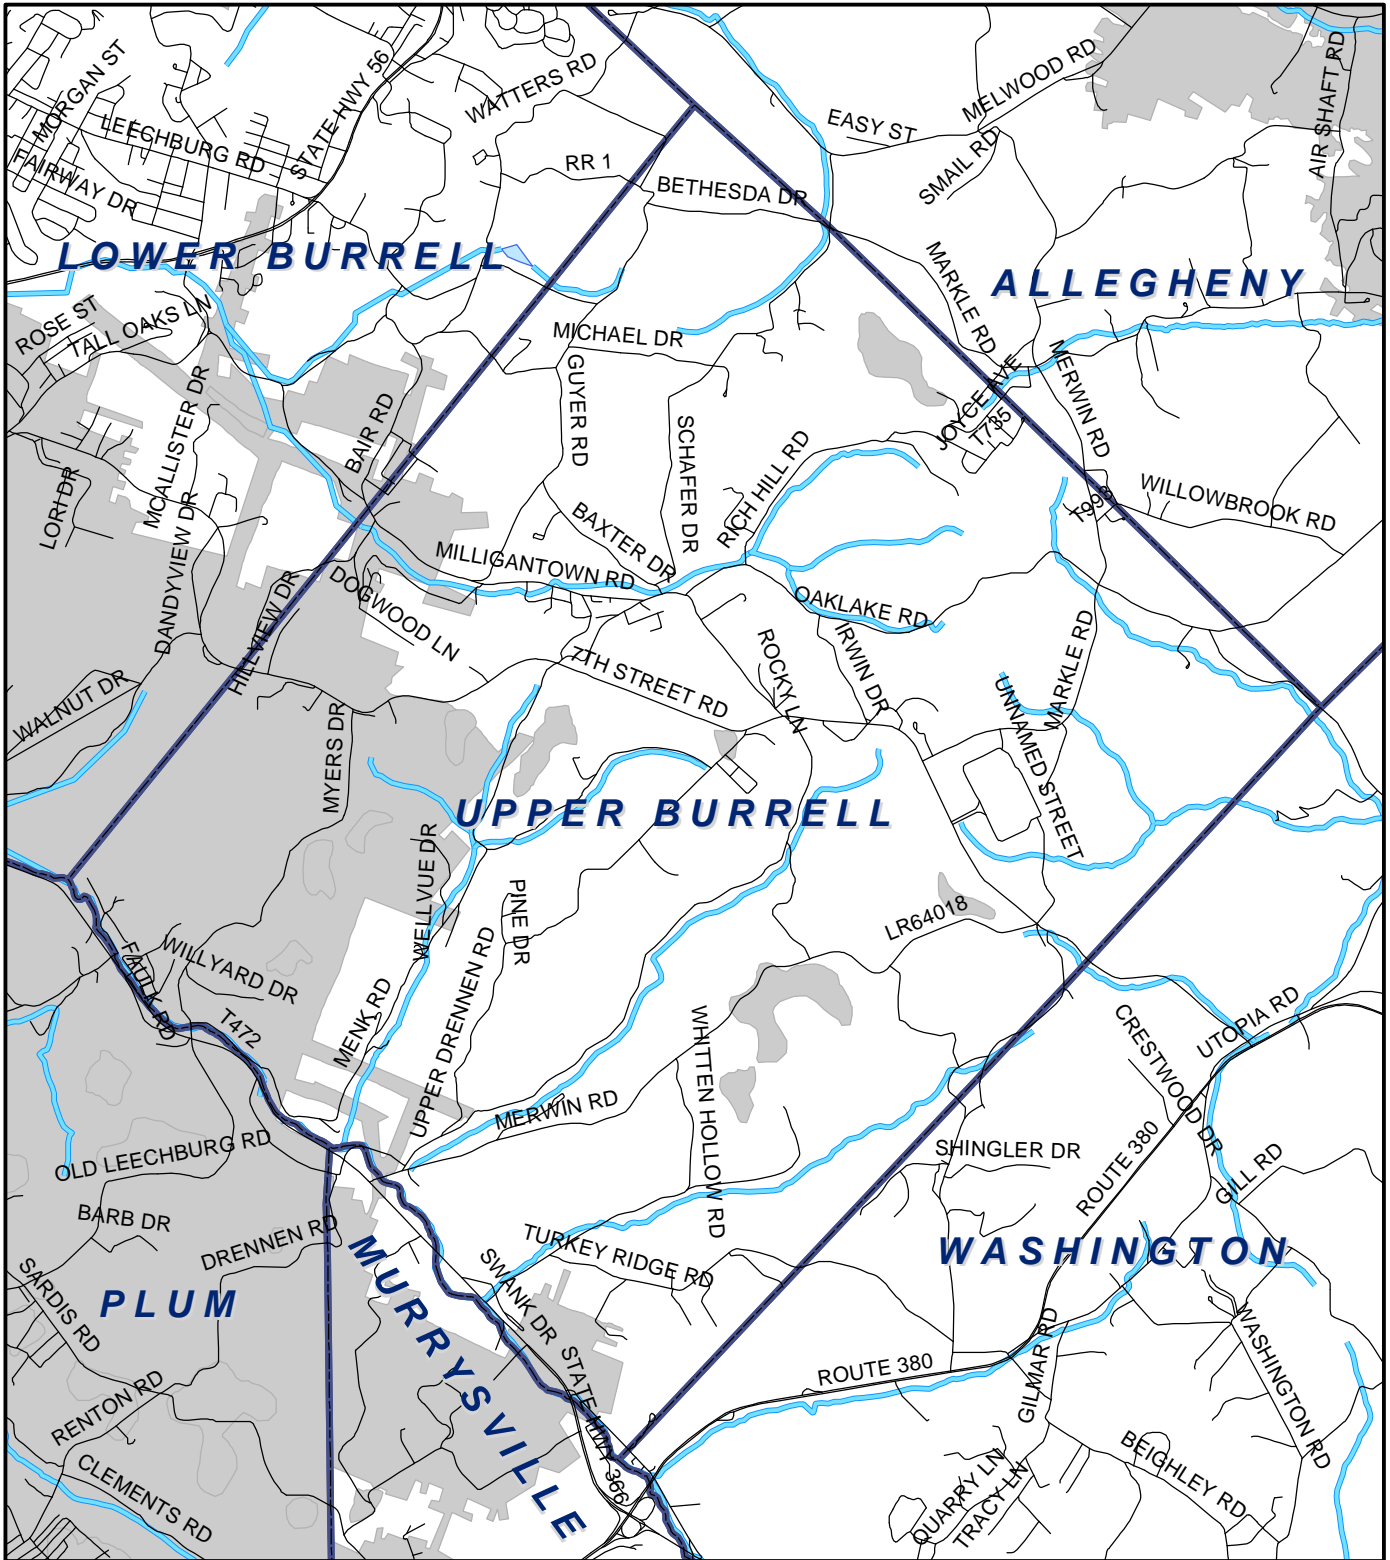

Upper Burrell Twp, Westmoreland County

Legend

- Municipality Boundary
- Undermined Area

This map was prepared using information considered to be the best historical data available.

The Department cannot verify the accuracy or completeness of this information.